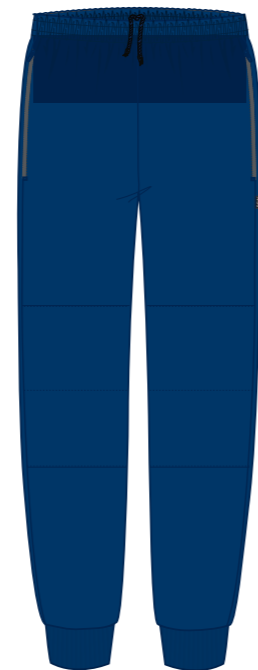

1111838 - Polo With Panels

1118048 - L/S Polo with Panels

1110839 - Zip Jacket - 3 Stripe Rib

1100769 - Pleated Skirt

1108016 - Summer Dress

2513000 - Girl's Tights

1110400 - Elastic Waist Pants

1100355 - Gaberdine Zip Pocket Shorts

8302200 - Explorer Bag with Laptop Insert

11110410 - Trackpants - Straight Leg

1100330 - Draw String Rugby Shorts

1100200 - Raincoat

1100375 - Skort

1100514 - Safety Slouch Hat

1110423 - Trackpants - Double Knee

1110760 - Sport Sock - 3 Pack

2511050 - Up & Down Anklet Socks - 3 Pack

2511050 - Up & Down Anklet Socks - 3 Pack

8300396 - Primary Pete Bookbag

1100380 - Artsmock

1100525 - Bucket Hat - Poly Cotton