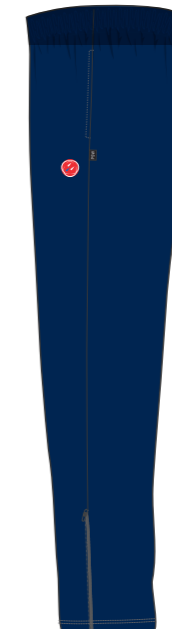

1114010 - Pleated Trousers

2512000 - Turnover Knee Hi Sock - 3 Pack

1114030 - Elastic Back Trousers

1110400 - Elastic Waist pants

2511050 - Up & Down Anklet Socks - 3 Pack

8303200 - College Backpack W. laptop Insert

Copperfield
COLLEGE

17212 COPPERFIELD COLLEGE

SPORT UNIFORM 2016/17

1102700 - Rugby Jumper

1100110 - S/S Polo Shirt - Striped Collar

1100207 - Oxford Jacket

1110470 - Trackpants W. Zip Cuffs

1100515 - Baseball Cap - Brushed Cotton

1100850 - Micromesh Sports Shorts

1110760 - Cushion Foot Sports Socks - 3 Pack

2511050 - Up & Down Ankle Socks - 3 Packs

1100863 - Acrylic Scarf

1100408 - Microfibre Trackpants - Lined

1100863 - Acrylic Scarf

THE UNIFORM SPECIALISTS

Copperfield
COLLEGE

17212 COPPERFIELD COLLEGE

GIRL'S UNIFORM 2016/17

1108012 - Princess Dress - Half Placket

1105050 - Wool Blend Jumper

1104001 - Box Pleat Skirt

2513050 - Opaque Tights