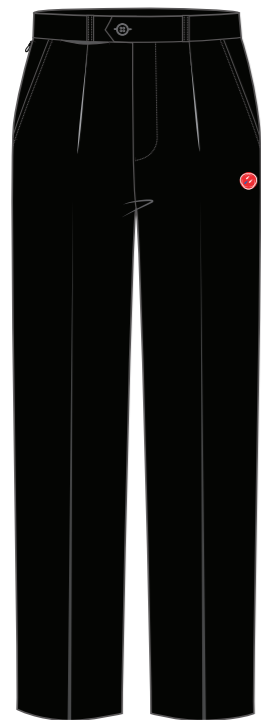

THE UNIFORM SPECIALISTS

1100105 - S/S Polo Shirt - White

1101015 - S/S Hip Shirt

1100600 - School Tie

1101055 - L/S Shirt - Stand Collar

1100105 - S/S Polo Shirt - Navy

1114060 - Flexiwaist Formal Pants

1103060 - Pleated Front Shorts

1114010 - Pleated Trousers

2512000 - Turnover Knee Hi Sock - 3 Pack

1114030 - Elastic Back Trousers

1110400 - Elastic Waist pants

2511050 - Up & Down Anklet Socks - 3 Pack

8303200 - College Backpack W. laptop Insert