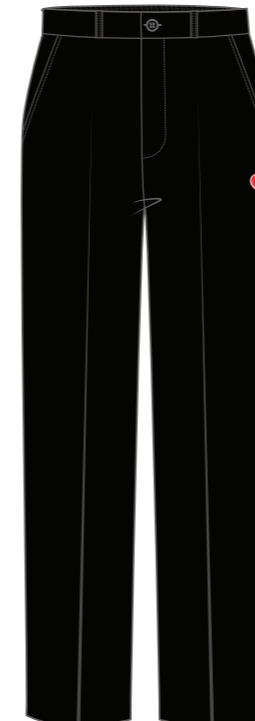

THE UNIFORM SPECIALISTS

1100105 - S/S Polo Shirt - White

1101015 - S/S Hip Shirt

1100600 - School Tie

1101055 - L/S Shirt - Stand Collar

1100105 - S/S Polo Shirt - Navy

1114060 - Flexiwaist Formal Pants

1103060 - Pleated Front Shorts

1114010 - Pleated Trousers

2512000 - Turnover Knee Hi Sock - 3 Pack

1114030 - Elastic Back Trousers

1110400 - Elastic Waist pants

2511050 - Up & Down Anklet Socks - 3 Pack

8303200 - College Backpack W. laptop Insert