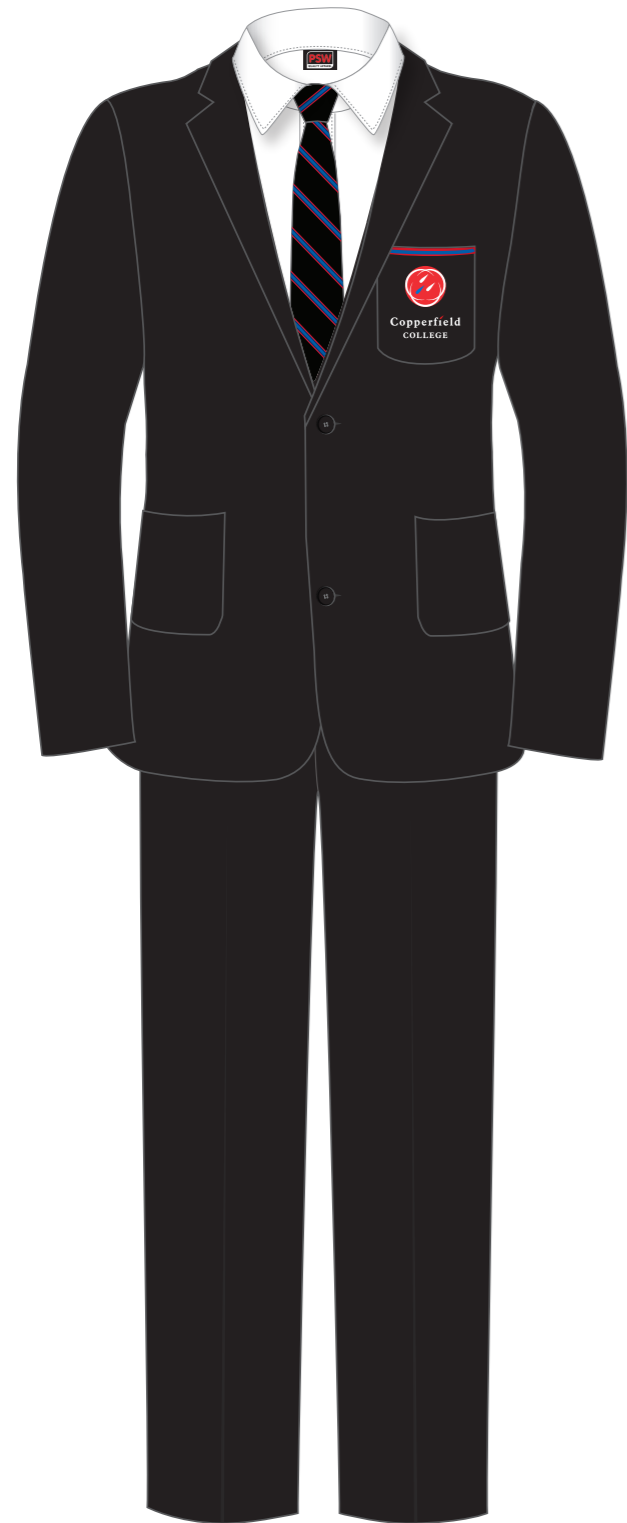

Copperfield
COLLEGE

17212 COPPERFIELD COLLEGE

BOY'S UNIFORM 2016/17

PSW
QUALITY APPAREL

THE UNIFORM SPECIALISTS

Copperfield COLLEGE

17212 COPPERFIELD COLLEGE

BOY'S UNIFORM 2016/17

THE UNIFORM SPECIALISTS

1100105 - S/S Polo Shirt - White

1101015 - S/S Hip Shirt

1100600 - School Tie

1101055 - L/S Shirt - Stand Collar

1100105 - S/S Polo Shirt - Navy

1114060 - Flexiwaist Formal Pants

1103060 - Pleated Front Shorts