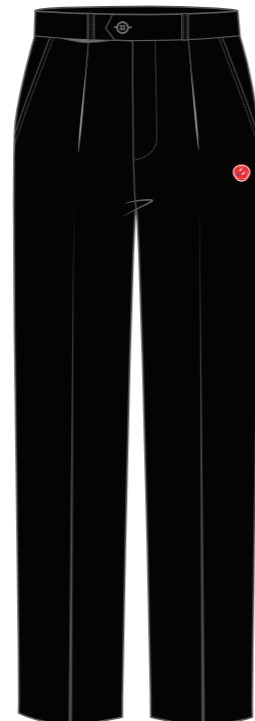

THE UNIFORM SPECIALISTS

1100105 - S/S Polo Shirt - White

1101015 - S/S Hip Shirt

1100600 - School Tie

1101055 - L/S Shirt - Stand Collar

1100105 - S/S Polo Shirt - Navy

1114060 - Flexiwaist Formal Pants

1103060 - Pleated Front Shorts

1114010 - Pleated Trousers

2512000 - Turnover Knee Hi Sock - 3 Pack

1114030 - Elastic Back Trousers

1110400 - Elastic Waist pants

2511050 - Up & Down Anklet Socks - 3 Pack

8303200 - College Backpack W. laptop Insert