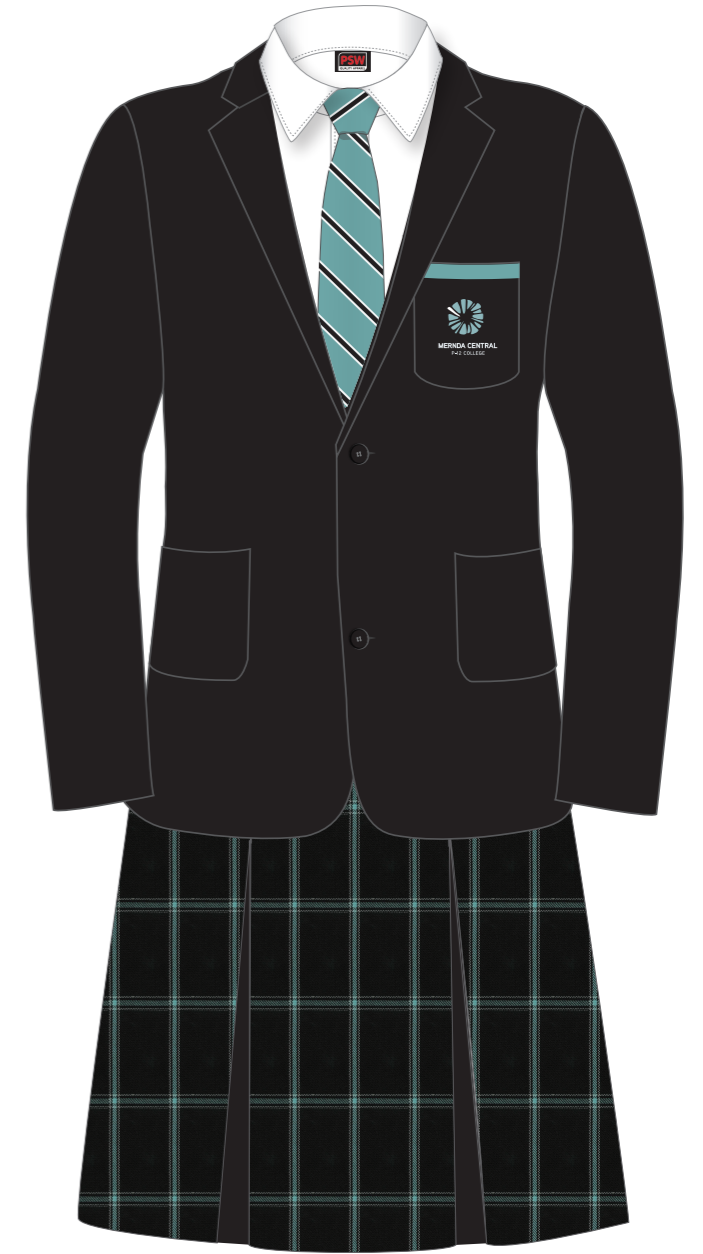

19243 **MERNDA CENTRAL Secondary**

PROPOSED UNIFORM 2017

MERNDA CENTRAL
P-12 COLLEGE

THE UNIFORM SPECIALISTS