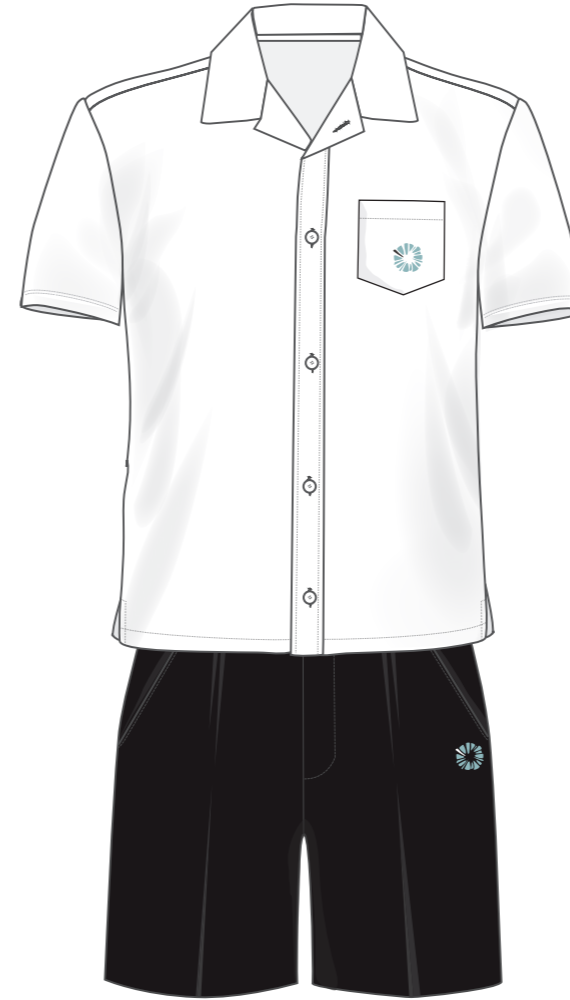

19243 **MERNDA CENTRAL Secondary**

PROPOSED UNIFORM 2017

MERNDA CENTRAL
P-12 COLLEGE

THE UNIFORM SPECIALISTS