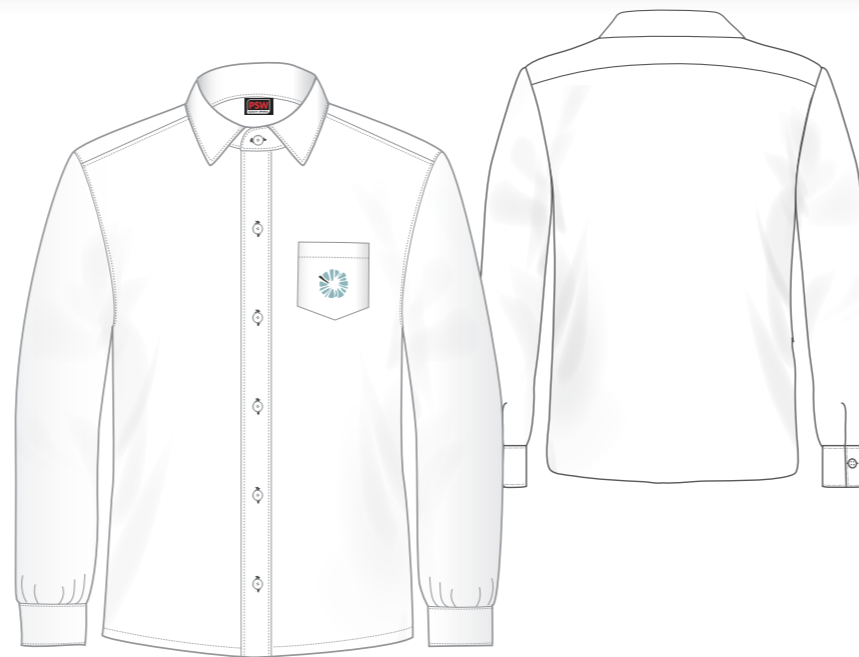

19243 MERNDA CENTRAL Secondary

PROPOSED UNIFORM 2017

MERNDA CENTRAL
P-12 COLLEGE

Blazer
Polyester Wool Twill [9100098]

Long Sleeve Shirt [1101055]
Long Sleeve Shirt with Stand Up Collar
Polyester Cotton Poplin - 112gsm [9100209]

1100600 School Tie

Short Sleeve Hip Shirt [1101015]
Short Sleeve Shirt with Stand Up Collar
Polyester Cotton Poplin - 112gsm [9100209]

Pleated Pants [1114060]
Pleated Pants
Polyester Viscose Garbadine
[9100086]