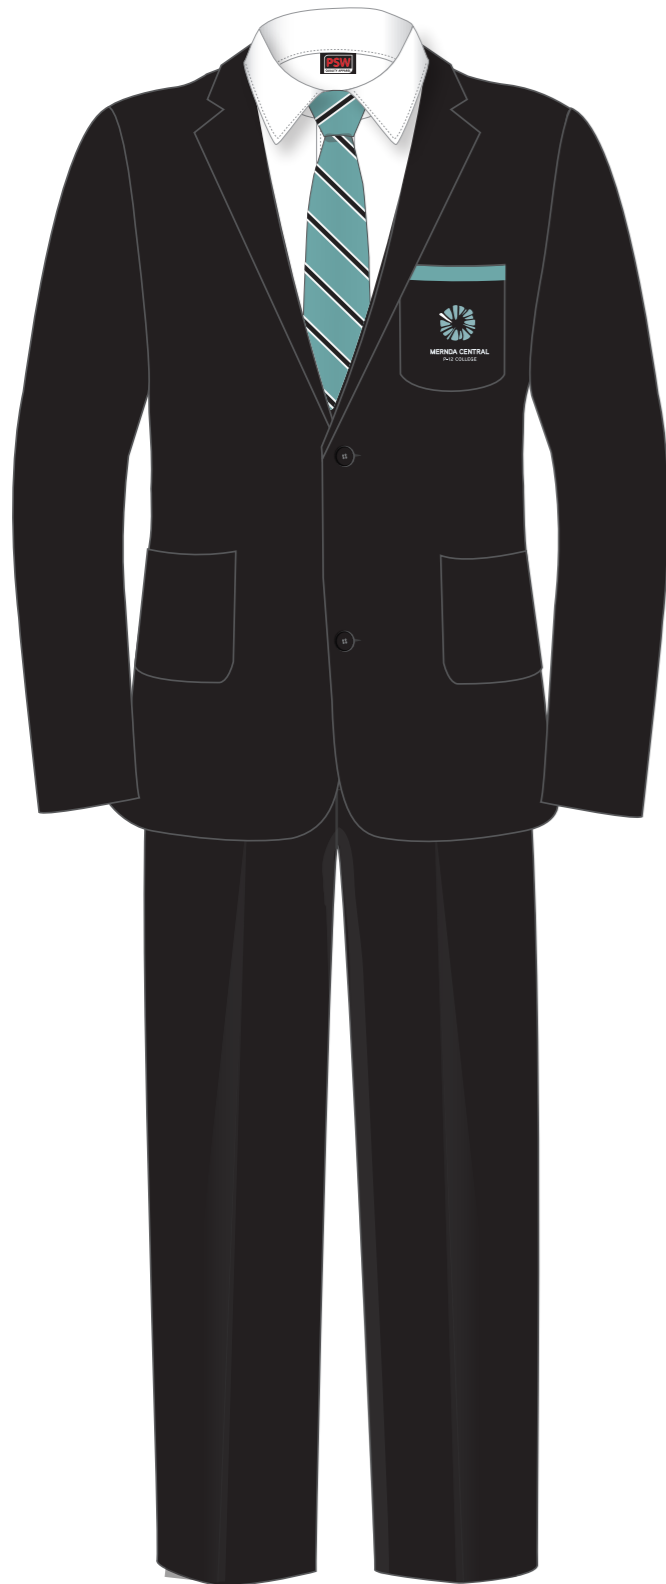

19243 **MERNDA CENTRAL Secondary**

PROPOSED UNIFORM 2017

MERNDA CENTRAL
P-12 COLLEGE

THE UNIFORM SPECIALISTS